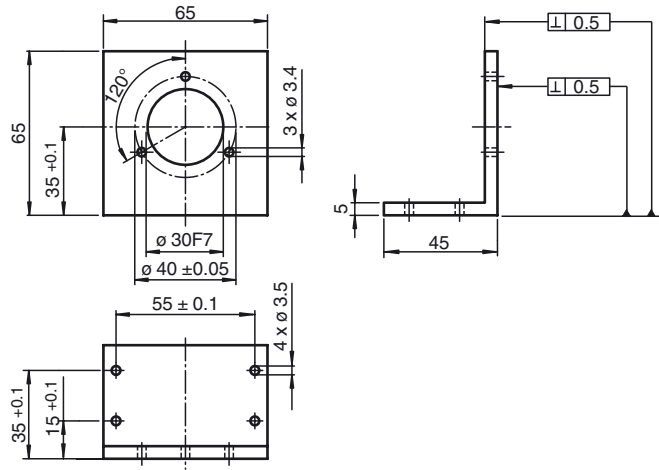

Dimensions

Technical data

Model Number

9250

Release date: 2013-12-02 12:17 Date of issue: 2013-12-02 045040_eng.xml

Refer to "General Notes Relating to Pepperl+Fuchs Product Information".

Pepperl+Fuchs Group
www.pepperl-fuchs.com