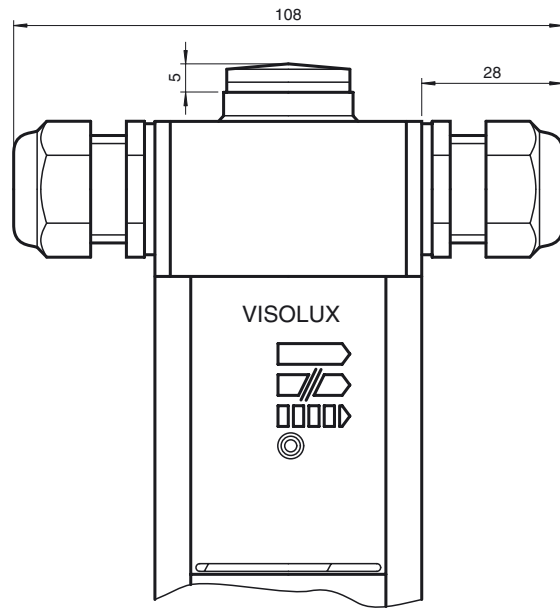

Model Number

TC SLC (M16)
M16 cable gland

Features

- M16 cable gland for side cable entry in series SLC safety light curtains

Dimensions

Technical data

Ambient conditions	
Storage temperature	-40 ... 85 °C (-40 ... 185 °F)
Mechanical specifications	
Material	plastic