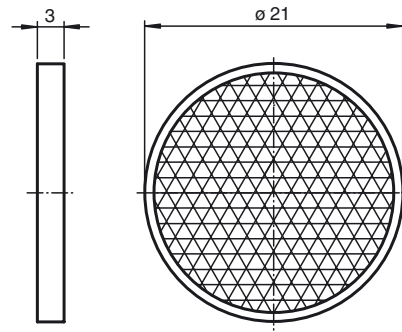

Dimensions

Model Number

REF-MA21

Reflector with Micro-structure, round \varnothing 21 mm, self-adhesive

Features

- Self-adhesive for simple installation
- Micro-structure

Technical data

General specifications

Construction type	circular
Tripel height	approx. 1.2 mm

Ambient conditions

Ambient temperature	-20 ... 85 °C (-4 ... 185 °F)
---------------------	-------------------------------

Mechanical specifications

Material	PMMA/ABS
Dimensions	Diameter: 21 mm
Mounting	self-adhesive