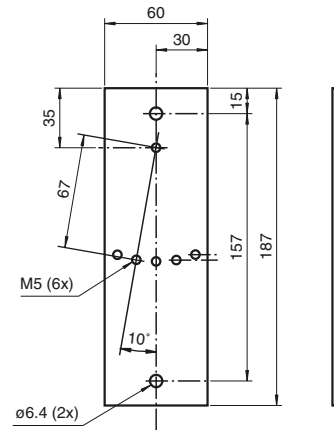

Model Number

MS SLP/SLA28

Fixing plate

Features

- Muting set

Fixation of safety light barriers series at the housing profile of safety light grids SLP

for muting applications

Dimensions

Technical data

Ambient conditions

Storage temperature -40 ... 85 °C (-40 ... 185 °F)

Mechanical specifications

Material Metal sheet (steel), powder coated yellow

Mounting Mounting accessories included

Release date: 2017-09-27 16:45 Date of issue: 2017-09-27 12:39:63_eng.xml