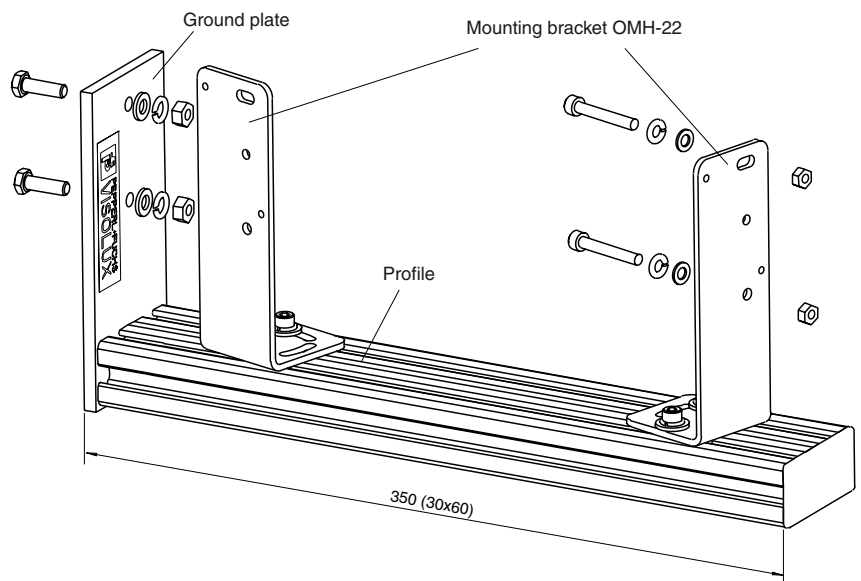

Model Number

MS SLPCM
Mounting bracket

Features

- Muting set
- for muting applications

Dimensions

Technical data

Ambient conditions

Storage temperature -40 ... 85 °C (-40 ... 185 °F)

Mechanical specifications

Mounting Mounting accessories included

Supplied accessories

The muting set consists of:

- Base for mounting at the housing pro-file of series SLPCM-safety light grids
- Mounting aid OMH-22 (1x)
- Fixation material