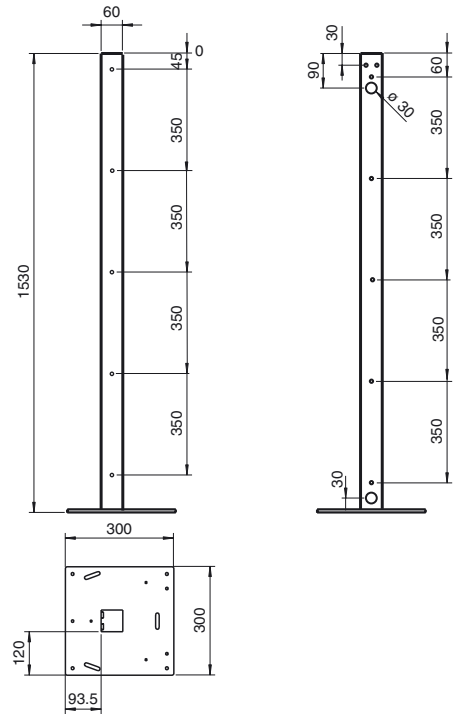

Model Number

UC SLP/SLC 1530 mm

Floor stand for all series SLP/SLC devices

Dimensions

Technical data

Ambient conditions

Storage temperature -40 ... 85 °C (-40 ... 185 °F)

Mechanical specifications

Material Metal sheet (steel), powder coated yellow
 Mounting Mounting accessories included

Release date: 2017-09-27 16:35 Date of issue: 2017-09-27 127584_eng.xml

Refer to "General Notes Relating to Pepperl+Fuchs Product Information".