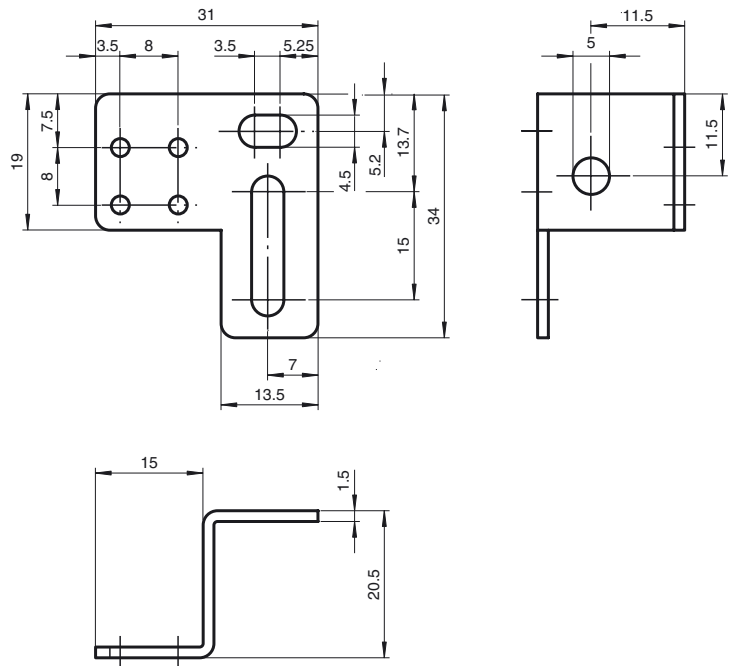

Model Number

OMH-ML6-Z

Mounting bracket

Features

- Mounting bracket
- Simple and fast mounting

Dimensions

Technical data

Mechanical specifications

Material: nickel-plated steel

Suitable series

Series: ML6, ML4.1, ML4.2

Release date: 2017-07-17 11:41 Date of issue: 2017-07-17 186549_eng.xml

Refer to "General Notes Relating to Pepperl+Fuchs Product Information".