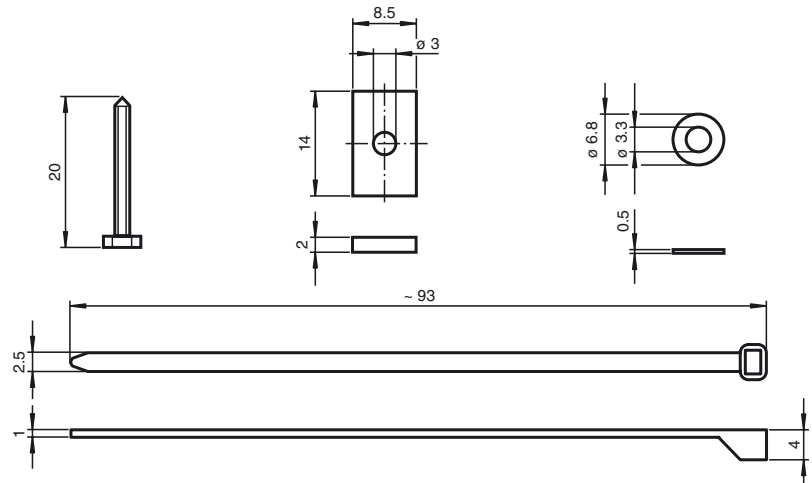

### Mounting Set AL2109 lateral

Mounting aid

### Dimensions

#### Mechanical specifications

Mass approx. 12 g