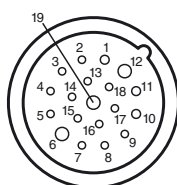

Electrical connection

1	VT	11	BK
2	RD	12	GN/YE
3	GY	13	YE/BN
4	RD/BU	14	BN/GN
5	GN	15	WH
6	BU	16	YE
7	GY/PK	17	PK
8	WH/GN	18	GY/BN
9	WH/YE	19	BN
10	WH/GY