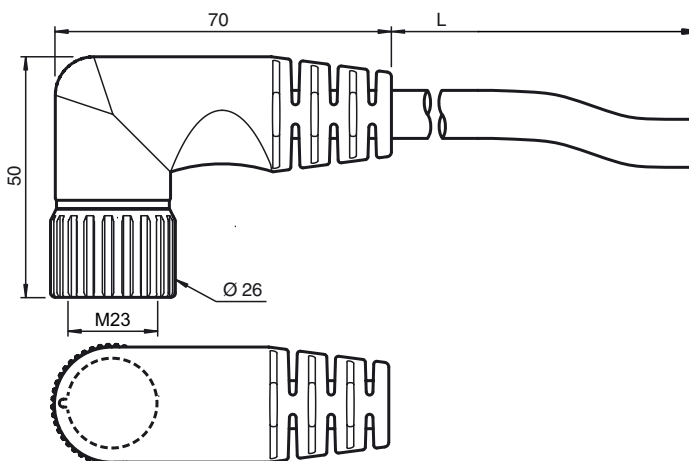

### Model Number

**V23-19-W-3M-PUR**

Female cordset, M23, 19-pin, PUR cable

### Dimensions

#### General specifications

Number of pins	19
Connection 1	socket
Construction type 1	right angle
Threading 1	M23
Connection 2	cable end

#### Mechanical specifications

Material	
Cable	PUR/PVC
Cable	
Sheath diameter	Ø 11.6 mm
Color	black
Cores	16 x 0.5 mm <sup>2</sup> and 3 x 1 mm <sup>2</sup>
Length	L 3 m