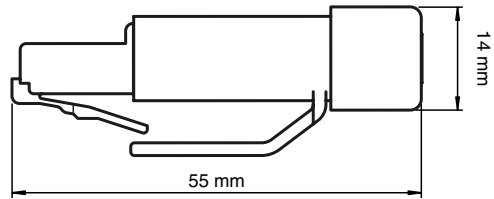

Dimensions

Model Number

V45-G

Non pre-wired cable connector

Technical data

General specifications

Connection 1	Connector, male
Construction type 1	straight

Ambient conditions

Ambient temperature	-40 ... 70 °C (233 ... 343 K)
---------------------	-------------------------------

Mechanical specifications

Cable diameter	6.5 ... 8.6 mm
Protection degree	IP20
Connection	RJ-45