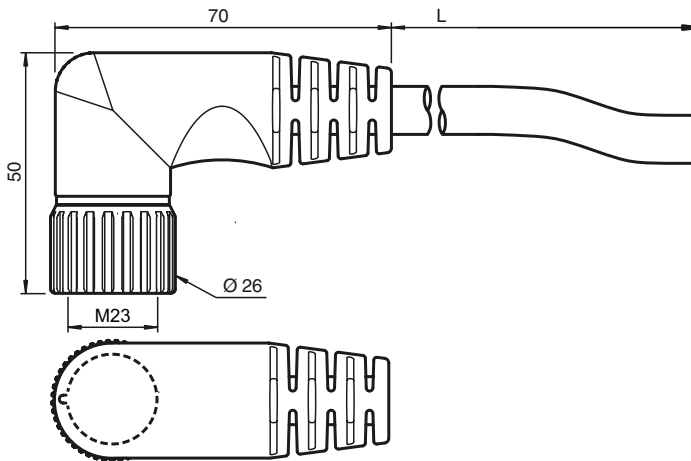

Dimensions

Model Number

V23-19-W-15M-PUR

Female cordset, M23, 19-pin, PUR cable

Technical data

General specifications

Number of pins	19
Connection 1	socket
Construction type 1	right angle
Threading 1	M23
Connection 2	cable end

Electrical specifications

Operating voltage	U_B	150 V AC
Operating current	I_B	12 A

Ambient conditions

Ambient temperature	-30 ... 70 °C (-22 ... 158 °F) (fixed cable)
Storage temperature	-5 ... 70 °C (23 ... 158 °F) (movable cable)
Pollution degree	2

Mechanical specifications

Material	
Cable	PUR/PVC
Cable	
Sheath diameter	Ø 11.6 mm
Color	black
Cores	16 x 0.5 mm ² and 3 x 1 mm ²
Length	L 15 m

Electrical connection

1	VT	11	BK
2	RD	12	GN/YE
3	GY	13	YE/BN
4	RD/BU	14	BN/GN
5	GN	15	WH
6	BU	16	YE
7	GY/PK	17	PK
8	WH/GN	18	GY/BN
9	WH/YE	19	BN
10	WH/GY		