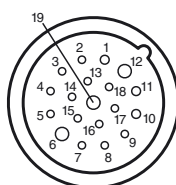

Dimensions

Model Number

V23-19-W-15M-PUR

Female cordset, M23, 19-pin, PUR cable

Technical data

General specifications

Number of pins	19
Connection 1	socket
Construction type 1	right angle
Threading 1	M23
Connection 2	cable end

Mechanical specifications

Material	
Cable	PUR/PVC
Cable	
Sheath diameter	Ø 11.6 mm
Color	black
Cores	16 x 0.5 mm ² and 3 x 1 mm ²
Length	L 15 m

Electrical connection

1	VT	11	BK
2	RD	12	GN/YE
3	GY	13	YE/BN
4	RD/BU	14	BN/GN
5	GN	15	WH
6	BU	16	YE
7	GY/PK	17	PK
8	WH/GN	18	GY/BN
9	WH/YE	19	BN
10	WH/GY		