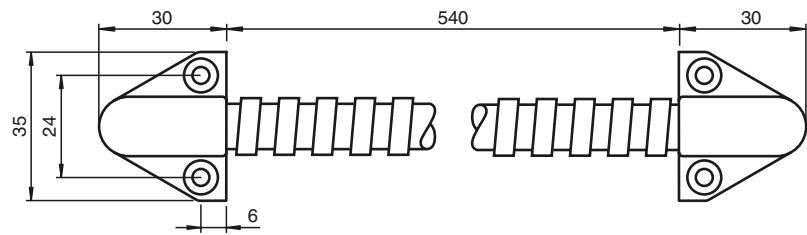

CE

Model Number

TopScan-S Cable Loop Basic

Metal cable protector

Features

- Protection against contamination and damage

Dimensions

Technical data

Mechanical specifications

Material	metal with PVC sheathing black
Dimensions	600 mm

General information

Scope of delivery	Protective hose , Retainer , Screw kit
-------------------	--