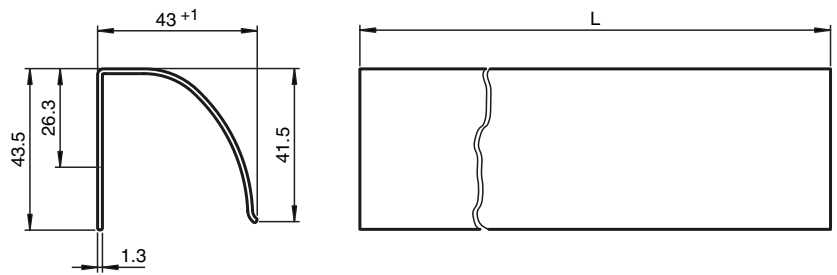

Model Number

DoorScan Weather Cap L1600

All-weather hood for DoorScan® and TopScan series sensing strips

Features

- Weather protection cover for sensing strips
- Protection from adverse effects of weather such as rain, snow, etc.
- Can be cut to the required lengths
- Retrofitting possible with already installed sensing strips

Dimensions

Technical data

Mechanical specifications

Housing length L	1600 mm
Material	plastic

Suitable series

Series	TopScan TopScan-S DoorScan®
--------	-----------------------------------

Release date: 2011-11-30 11:02 Date of issue: 2012-11-05 241491_eng.xml