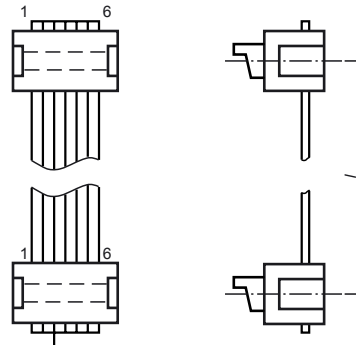

**Model Number**

**TopScan2 Cable 300 mm**

Ribbon cable for connecting sensor modules

**Features**

- Connecting cable for sensor modules
- Length 300 mm

**Dimensions**

**Technical data**

**Mechanical specifications**

Cable		
Length	L	300 mm

**Suitable series**

Series	TopScan-S , TopScan2	
--------	----------------------	--

Release date: 2011-12-13 16:28 Date of issue: 2012-01-30 244267\_eng.xml