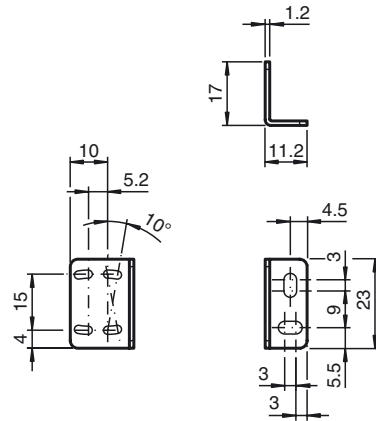

## Dimensions

### Mechanical specifications

Material	Stainless steel
Mass	approx. 15 g
Mounting	Fixing screws , 2 x M2 allen head screws included with delivery