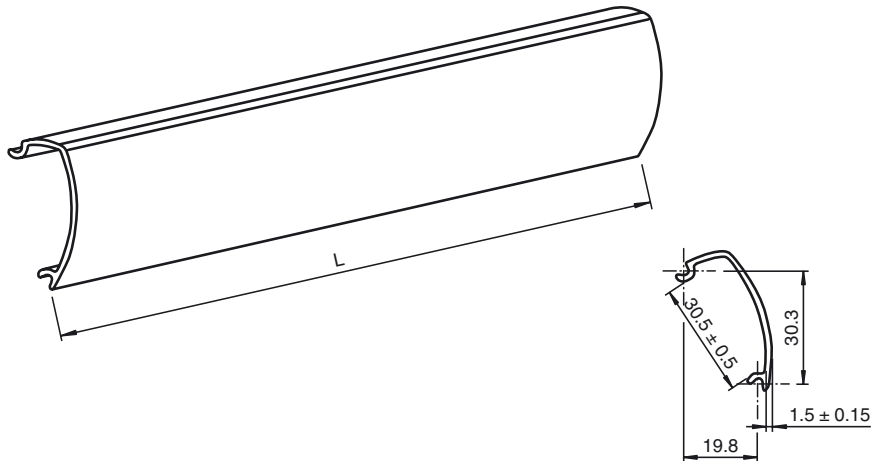

**Dimensions**

**Model Number**

**DoorScan Cover L3000 5pcs**

Housing cover DoorScan

**Features**

- Profile cover for aluminum profile for DoorScan Series
- Length 3000 mm
- for DoorScan design with great profil length

**Technical data**

**Ambient conditions**

Ambient temperature -30 ... 60 °C (-22 ... 140 °F)

**Mechanical specifications**

Housing length L 3000 mm

Material PMMA

**Suitable series**

Series DoorScan®