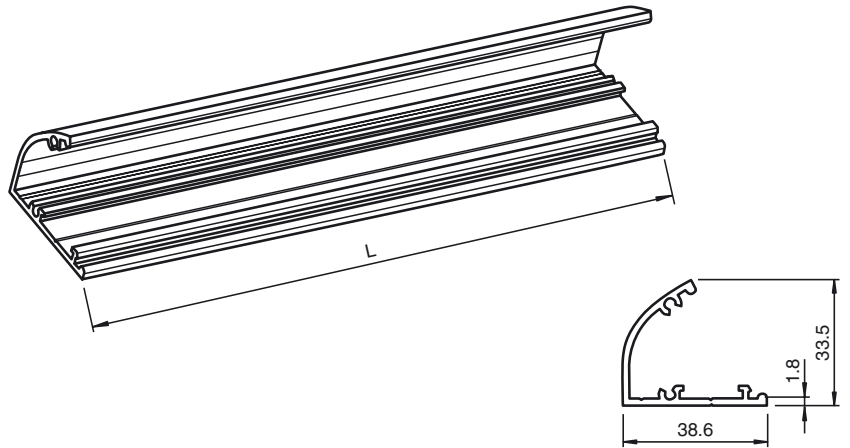

Dimensions

Model Number

DoorScan Profile L3000 5pcs

Housing profile DoorScan

Features

- Aluminum profile for DoorScan Series
- Length 3000 mm
- for DoorScan design with great profil length

Technical data

Ambient conditions

Ambient temperature -30 ... 60 °C (-22 ... 140 °F)

Mechanical specifications

Housing length L 3000 mm

Material aluminum

Suitable series

Series DoorScan® , TopScan-S

Release date: 2015-07-01 15:05 Date of issue: 2015-07-02 251780_eng.xml