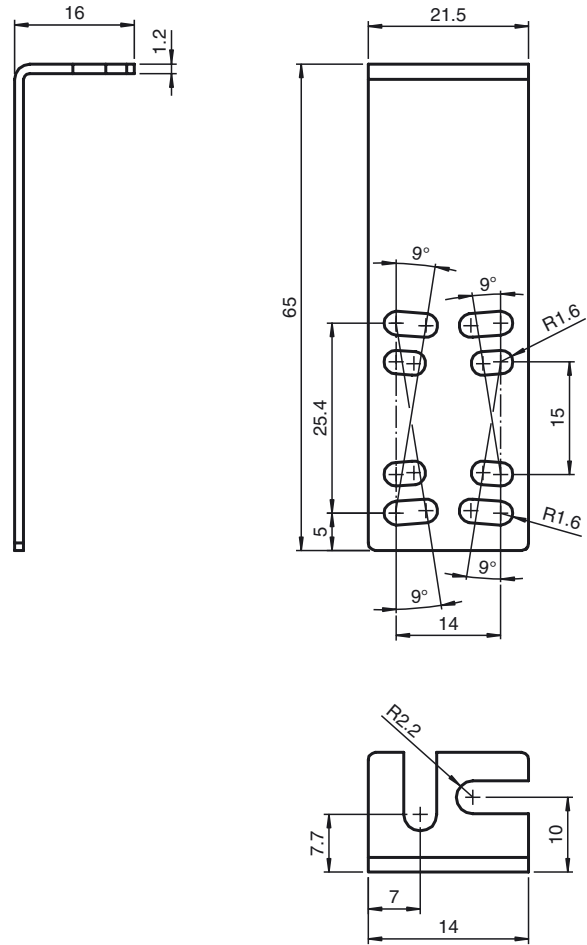

Dimensions

Model Number

OMH-R10X-10

Mounting bracket

Features

- Mounting bracket
- Simple and fast mounting

Technical data

Mechanical specifications

| | |
|------------------------|-----------------|
| Material | Stainless steel |
| Mass | approx. 14 g |
| Suitable series | |
| Series | R100 R101 |

Release date: 2017-07-17 11:42 Date of issue: 2017-07-17 279880_eng.xml