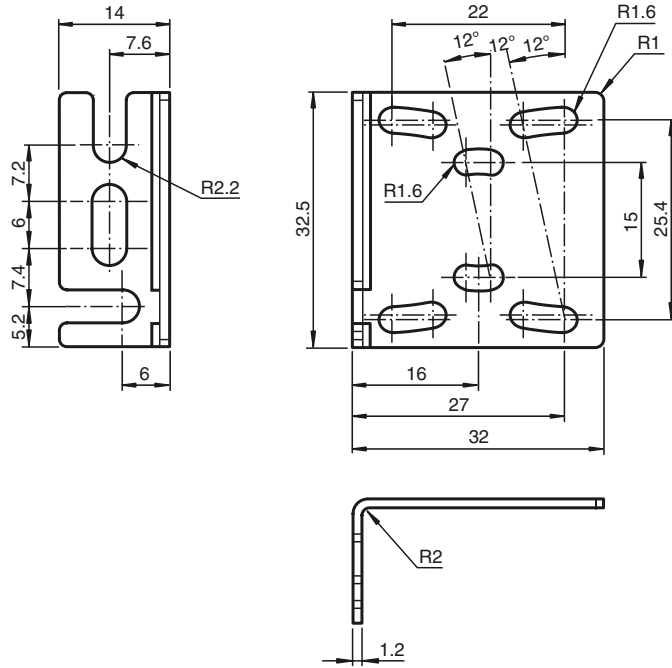

Dimensions

Model Number

OMH-R10X-04

Mounting bracket

Features

- Mounting bracket
- Simple and fast mounting

Technical data

Mechanical specifications

Material	Stainless steel
Mass	approx. 11 g

Suitable series

Series	R100 R101
--------	--------------

Release date: 2017-07-17 11:42 Date of issue: 2017-07-17 279883_eng.xml

Refer to "General Notes Relating to Pepperl+Fuchs Product Information".