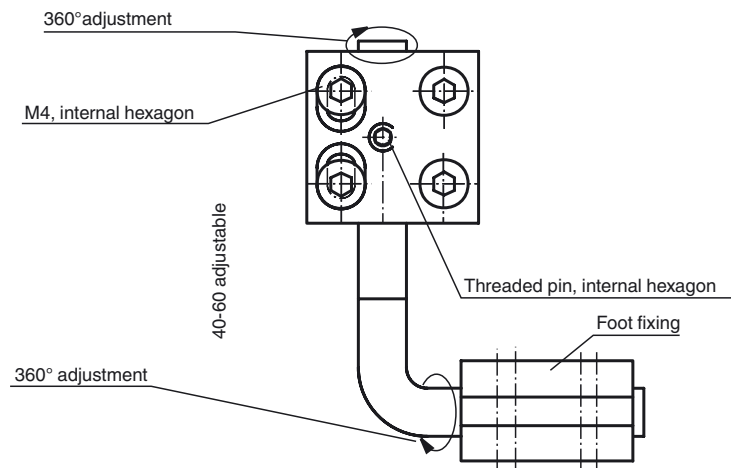

**Dimensions**

**Model Number**

VLX-MB1

Mounting aid

**Features**

- Secure fixing
- Simple mounting
- Mounting head and foot fixing may be independently rotated through 360°
- Robust construction

Release date: 2017-07-04 14:02 Date of issue: 2017-07-04 299360\_eng.xml