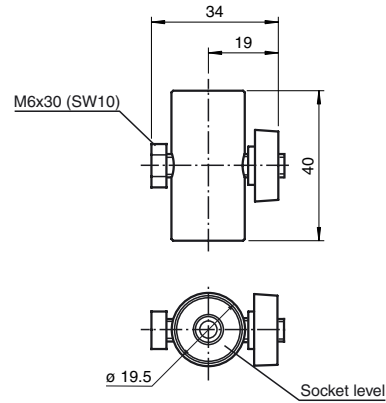

Model Number

PA SLP/SLC

Alignment aid for SLP and SLC series profile light grids

Features

- Simplified alignment of the SLC and SLP profile light grids

Dimensions

Technical data

Ambient conditions