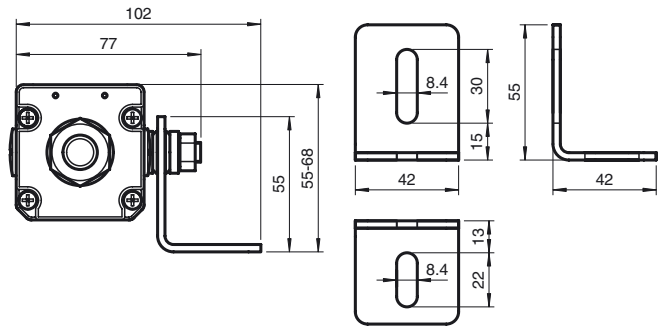

Model Number

MS SLC

Mounting bracket for Light grid

Dimensions

Technical data

Ambient conditions

Storage temperature -40 ... 85 °C (-40 ... 185 °F)

Mechanical specifications

Material nickel-plated steel
 Mounting Mounting accessories included

Release date: 2017-09-27 16:45 Date of issue: 2017-09-27 406518_eng.xml