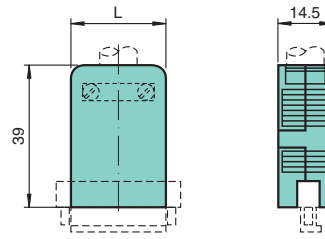

### Features

- Protective cover for 8-pole terminal block with screw terminals
- For LB modules
- Color green
- For non-intrinsically safe or Ex ic applications

### Dimensions

### Technical data

<b>General specifications</b>	
Number of pins	8
<b>Mechanical specifications</b>	
Cable diameter	4 ... 11 mm
Housing	green
Mass	approx. 5 g
Dimensions	(W x H x D) 32.87 mm x 39 mm x 14.5 mm
<b>International approvals</b>	
EAC approval	Russia: RU C-IT.MIII06.B.00129
Marine approval	
Lloyd Register	15/20021
American Bureau of Shipping	T1450280/UN