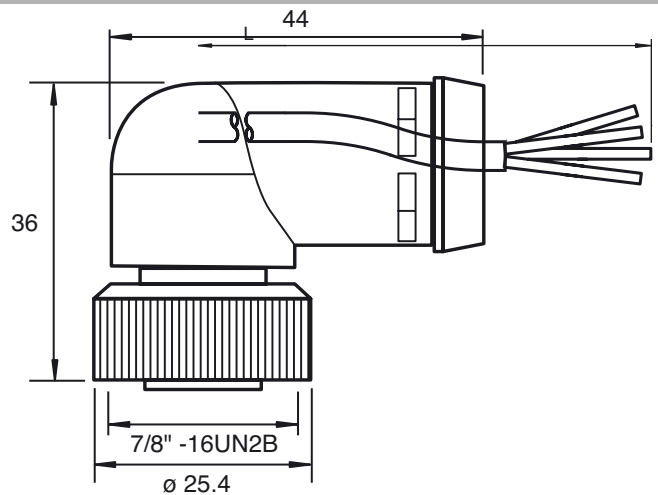

Model Number

V94-W-YE2M-STOOW

Female cordset, 7/8", 4-pin, STOOW cable

Dimensions

Technical data

General specifications

Number of pins	4
Connection 1	socket
Construction type 1	right angle
Threading 1	7/8 inch
Connection 2	cable end

Electrical specifications

Operating voltage	U_B	max. 600 V
Operating current	I_B	10 A
Volume resistance		< 5 m Ω

Ambient conditions

Ambient temperature	-40 ... 105 °C (-40 ... 221 °F)
---------------------	---------------------------------

Mechanical specifications

Degree of protection	IP67
Material	
Contacts	Cu alloy gold plated
Body	PVC, yellow
Cable	PVC
Slotted nut	nickel-plated brass
Core insulation	PVC
Cable	fine-strand, flexible
Sheath diameter	Ø 10.7 mm
Bending radius	10 x cable diameter
Color	yellow
Cores	4 x 1.5 mm ² (16 AWG)
Length	L 2 m
Note	STOOW UL Standard