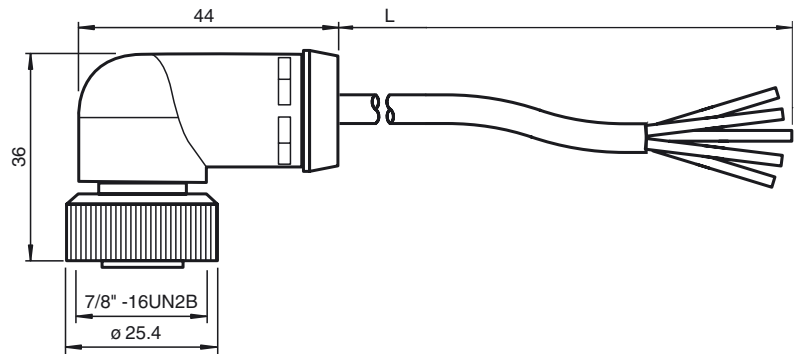

Model Number

V95-W-YE2M-STOOW

Female cordset, 7/8", 5-pin, STOOW cable

Features

- Thread 7/8 inch

Dimensions

Technical data

General specifications

Number of pins	5
Connection 1	socket
Construction type 1	right angle
Threading 1	7/8 inch
Connection 2	cable end

Electrical specifications

Operating voltage	U_B	max. 600 V
Operating current	I_B	8 A
Volume resistance		< 5 m Ω

Ambient conditions

Ambient temperature	-40 ... 105 °C (-40 ... 221 °F)
---------------------	---------------------------------

Mechanical specifications

Degree of protection	IP67
Material	
Contacts	Cu alloy gold plated
Body	PVC, yellow
Cable	PVC
Slotted nut	nickel-plated brass
Core insulation	PVC
Cable	fine-strand, flexible
Sheath diameter	Ø 12.9 mm
Bending radius	10 x cable diameter
Color	yellow
Cores	5 x 1.5 mm ² (16 AWG)
Length	L
Note	STOOW UL Standard