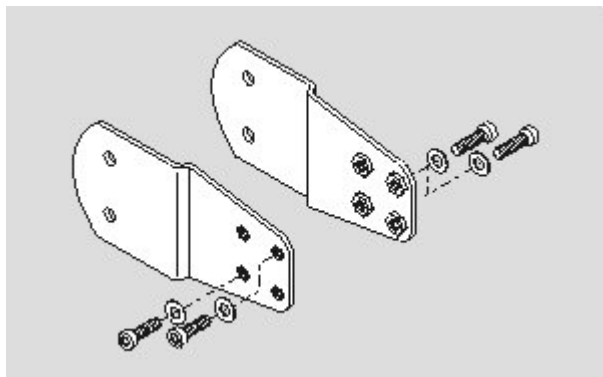

Datasheet - BF SMA 80-1

Safety light barriers / Accessories / Mirror

Preferred typ

(Minor differences between the printed image and the original product may exist!)

- Mounting angle to fix deflecting mirror SMA 80 to floor support ST 1250
- Horizontal deflection

Ordering details

Product type description	BF SMA 80-1
Article number	101150263
EAN Code	4030661155210
eCl@ss	27-27-92-91

Global Properties

Permanent light	Montagewinkel
Materials	
- Material of the mounting angle	Metal film
Weight	100