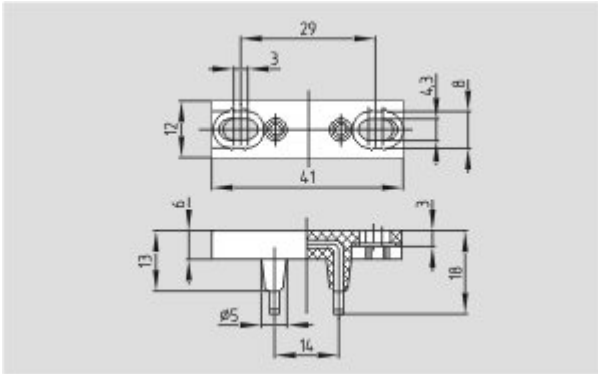

Datasheet - AZ 07-14 B/21

Positive-operation door contacts / Actuator

Preferred typ

(Minor differences between the printed image and the original product may exist!)

- Contact pin in actuator bridge
- for AZ 06x, AZ 06, AZ 07, AZ 08, AZ 13, AZ 14-1, AZ 19
- with Washer

Ordering details

Product type description	AZ 07-14 B/21
Article number	101088123
EAN Code	4030661041964
eCl@ss	27-27-92-16

Global Properties

Permanent light	Betätiger AZ 07-14 B/21
Materials	
- Material of the actuator	Brass with Silver coating in thermoplastic
Weight	4
Recommended combinations	AZ 06x, AZ 06, AZ 07, AZ 08, AZ 13, AZ 14-1, AZ 19

Mechanical data

Design of actuators	straight
---------------------	----------

Dimensions

Dimensions	
- Width	41
- Length	21
- Depth	12

Images

K.A. Schmersal GmbH & Co. KG, Möddinghofe 30, D-42279 Wuppertal