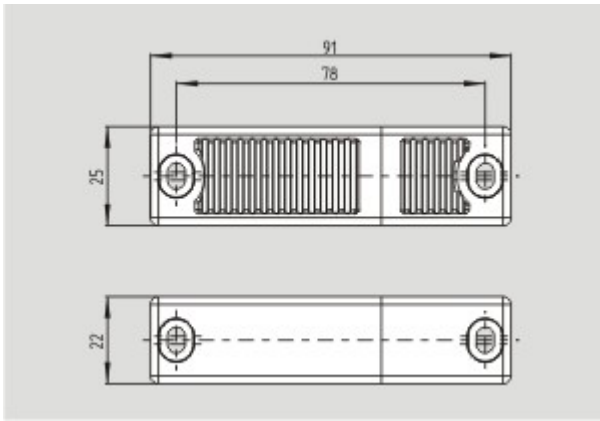

Dimensional drawing (basic component)

K.A. Schmersal GmbH & Co. KG, Mödinghofe 30, D-42279 Wuppertal

The data and values have been checked thoroughly. Technical modifications and errors excepted.

Generiert am 13.02.2019 - 14:29:47h Kasbase 3.3.0.F.64I