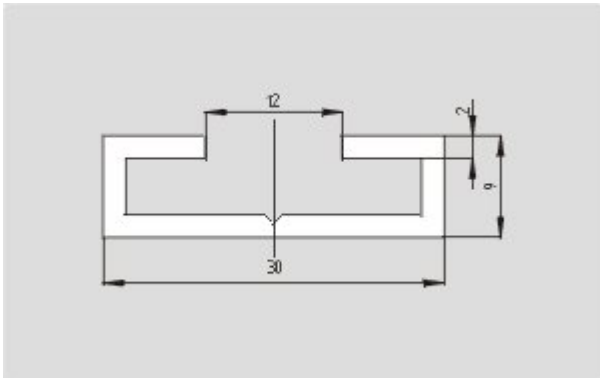

### Dimensions

Dimensions	
- Width	30 mm
- Height	9 mm
- Length	1250 mm

### Images

Product photo

---

Dimensional drawing (basic component)

---

K.A. Schmersal GmbH & Co. KG, Möddinghofe 30, D-42279 Wuppertal

The data and values have been checked thoroughly. Technical modifications and errors excepted.