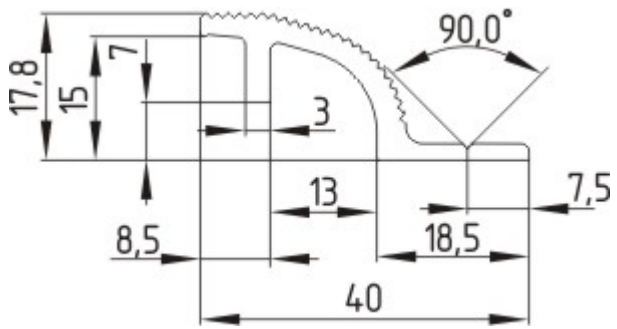

Datasheet - SMS 4-BS-3000

Safety-related tactile sensor / SMS 4 / Accessories

Preferred typ

(Minor differences between the printed image and the original product may exist!)

Ordering details

Product type description	SMS 4-BS-3000
Article number	101208378
EAN Code	4030661380247
eCl@ss	27-37-12-81

Global Properties

Permanent light	Befestigungsschiene SMS 4
Material	Aluminium
Weight	1200

Dimensions

Dimensions	
- Width	40 mm
- Height	17.8 mm
- Length	3000 mm

Images

Dimensional drawing (miscellaneous)

K.A. Schmersal GmbH & Co. KG, Mödinghofe 30, D-42279 Wuppertal