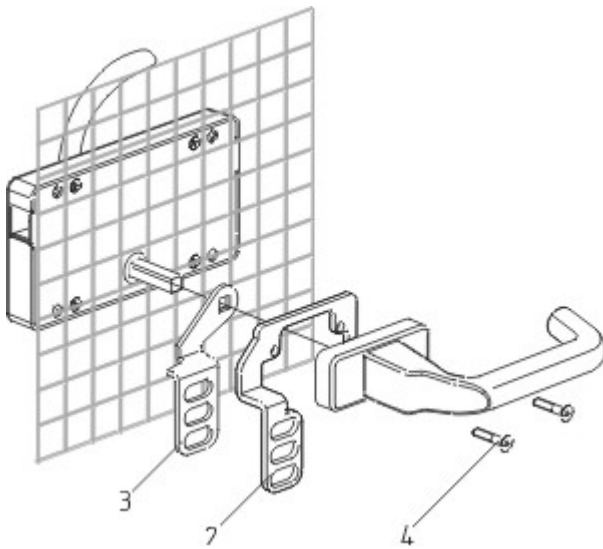

Datasheet - SZ 415-1-2477

Solenoid interlock / AZM 161 / Door-handle system STS / Accessories / Lockout tag SZ 415

- Suitable for mounting inside and outside of the hazardous area
- To prevent inadvertent closing, e.g. during maintenance
- For complex plant
- Prevents actuation of the switch
- Lockout tag with 5 circular holes

Global Properties

Permanent light	Sperrzange SZ 415
Weight	105

Mechanical data

Door hinge	right
------------	-------

Images

Dimensional drawing (miscellaneous)

Dimensional drawing (miscellaneous)

Assembly example