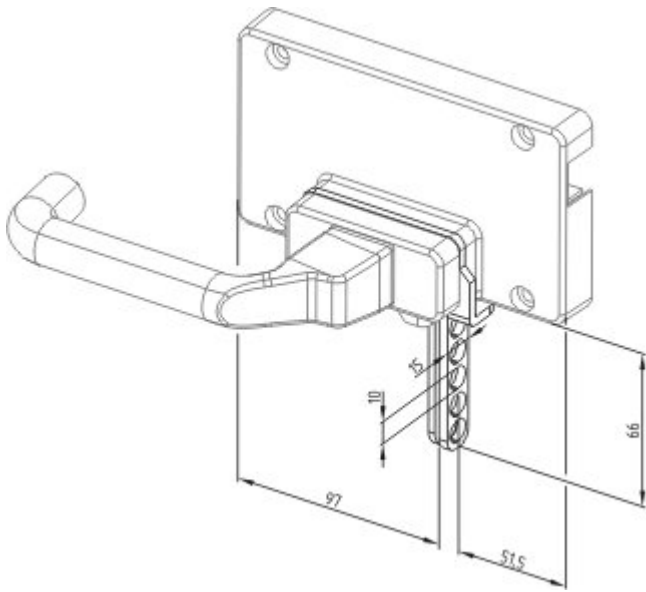

Datasheet - SZ 415-1-2477

Solenoid interlock / AZM 161 / Door-handle system STS / Accessories / Lockout tag SZ 415

- Suitable for mounting inside and outside of the hazardous area
- To prevent inadvertent closing, e.g. during maintenance
- For complex plant
- Prevents actuation of the switch
- Lockout tag with 5 circular holes

(Minor differences between the printed image and the original product may exist!)

Ordering details

Product type description	SZ 415-1-2477
Article number	101178238
EAN Code	4030661310190
eCl@ss	27-27-92-91

Global Properties

Permanent light	Sperrzange SZ 415
Weight	105

Mechanical data

Door hinge	right
------------	-------

Images

Dimensional drawing (miscellaneous)

Dimensional drawing (miscellaneous)

Assembly example