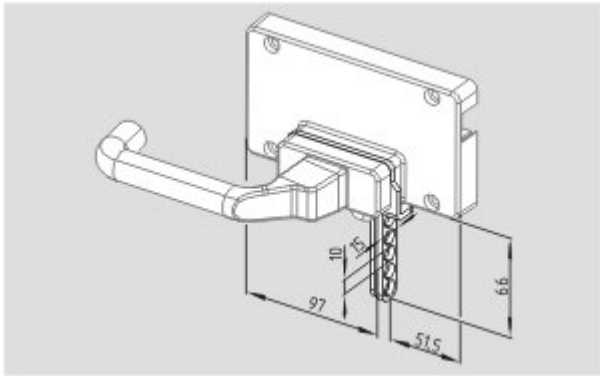

Global Properties

Permanent light	Sperrzange SZ 415
Weight	105

Mechanical data

Door hinge	right
------------	-------

Images

Dimensional drawing (miscellaneous)

Dimensional drawing (miscellaneous)

Assembly example