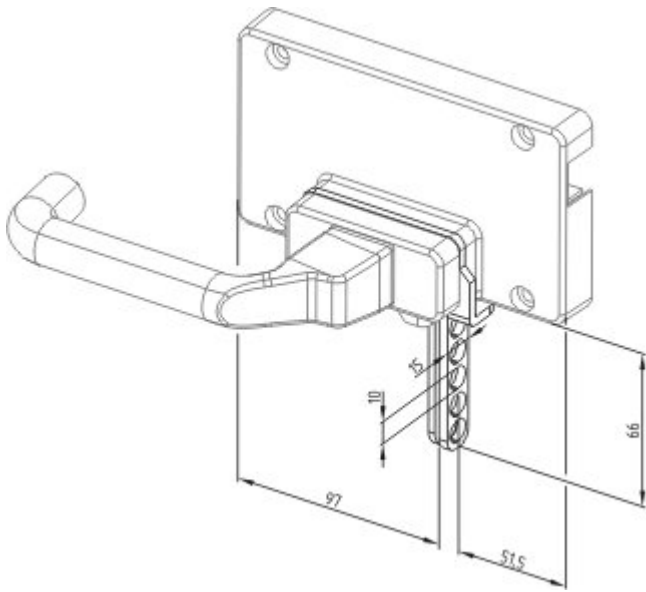

Dimensional drawing (miscellaneous)