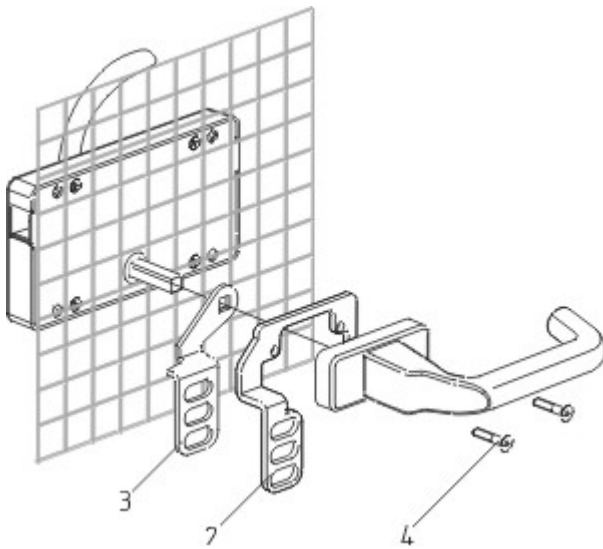

## Datasheet - SZ 415-1-2477

Safety switch with separate actuator / AZ 3350 / Door-handle system STS / Accessories /  
Lockout tag SZ 415

- Suitable for mounting inside and outside of the hazardous area
- To prevent inadvertent closing, e.g. during maintenance
- For complex plant
- Prevents actuation of the switch
- Lockout tag with 5 circular holes

### Mechanical data

Door hinge	right
------------	-------

### Images

Dimensional drawing (miscellaneous)

---

Dimensional drawing (miscellaneous)

---

Assembly example

---

Operating principle