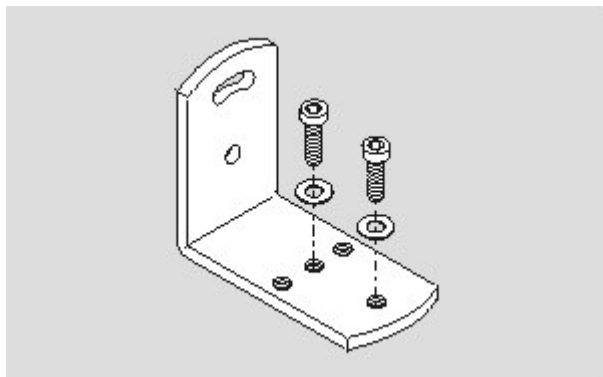

Datasheet - BF UNI-1

Safety light barriers / Accessories / Mounting angle

Preferred typ

(Minor differences between the printed image and the original product may exist!)

- for SLB 200 and SLB 400
- Universal angle to mount BF 31, BF 50 (a higher degree of freedom) or to mount deflecting mirror SMA 80 onto a plane surface

Ordering details

Product type description	BF UNI-1
Article number	101150261
EAN Code	4030661155197
eCl@ss	27-27-92-91

Global Properties

Permanent light	Montagewinkel
Materials	
- Material of the mounting angle	Metal film
Weight	90