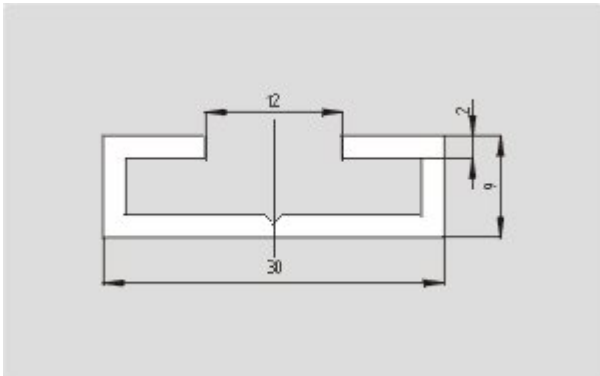

### Dimensions

Dimensions	
- Width	30 mm
- Height	9 mm
- Length	2500 mm

### notice

Greater lengths possible by laying several aluminium profiles in line

## Images

---

Product photo

---

Dimensional drawing (basic component)

---

K.A. Schmersal GmbH & Co. KG, Möddinghofe 30, D-42279 Wuppertal

The data and values have been checked thoroughly. Technical modifications and errors excepted.