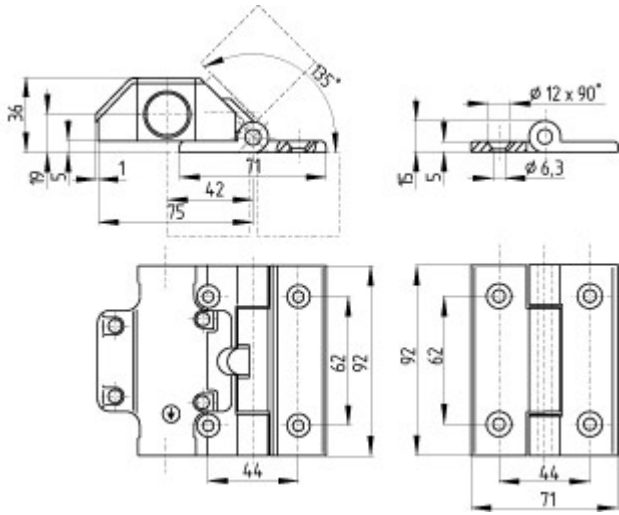

Dimensional drawing (basic component)

K.A. Schmersal GmbH & Co. KG, Mödinghofe 30, D-42279 Wuppertal

The data and values have been checked thoroughly. Technical modifications and errors excepted.

Generiert am 13.02.2019 - 14:32:06h Kasbase 3.3.0.F.64I