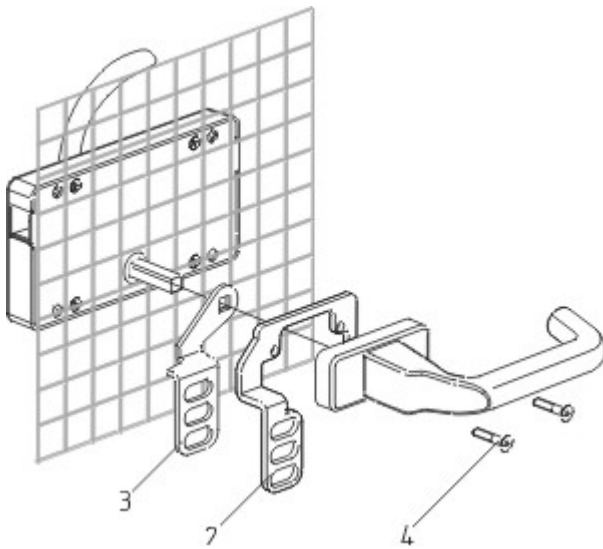

## Datasheet - SZ 415-1-2477

Solenoid interlock / AZM 415 / Door-handle system STS / Accessories / Lockout tag SZ 415

- Suitable for mounting inside and outside of the hazardous area
- To prevent inadvertent closing, e.g. during maintenance
- For complex plant
- Prevents actuation of the switch
- Lockout tag with 5 circular holes

### Mechanical data

|            |       |
|------------|-------|
| Door hinge | right |
|------------|-------|

### Images

Dimensional drawing (miscellaneous)

---

Dimensional drawing (miscellaneous)

---

Assembly example

---

Operating principle