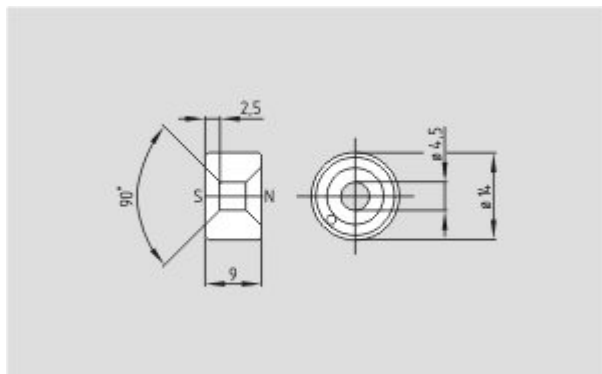

Datasheet - BP 7

Magnetic reed switch / Actuator

Preferred typ

- Unenclosed
- S-pole marked red

(Minor differences between the printed image and the original product may exist!)

Ordering details

Product type description	BP 7
Article number	101125556
EAN Code	4030661050188
eCl@ss	27-27-92-17

Global Properties

Permanent light	Magnet
Weight	5
Special characteristics	Unenclosed

Dimensions

Dimensions of the actuators	
- Width of the actuator	9
- Diameter of the actuator	14

Images

Product photo

Dimensional drawing (miscellaneous)