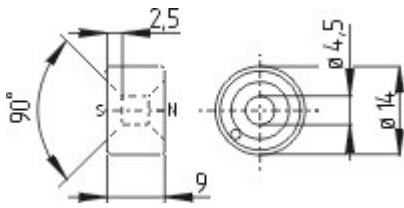

Datasheet - BP 7

Magnetic reed switch / Actuator

Preferred typ

- Unenclosed
- S-pole marked red

(Minor differences between the printed image and the original product may exist!)

Ordering details

Product type description	BP 7
Article number	101125556
EAN Code	4030661050188
eCl@ss	27-27-92-17

Global Properties

Permanent light	Magnet
Weight	5
Special characteristics	Unenclosed

Dimensions

Dimensions of the actuators	
- Width of the actuator	9
- Diameter of the actuator	14

Images

Product photo

Dimensional drawing (miscellaneous)