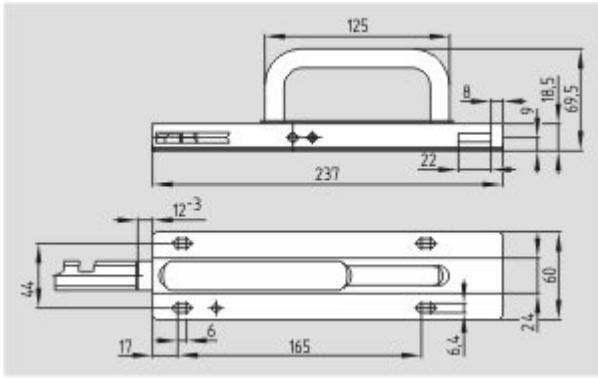

Mechanical data

Design of actuators	straight
Shearing force	12500

Dimensions

Dimensions of the actuators	
- Width of the actuator	60
- Height of the actuator	69.5
- Length of the actuator	237

Documents

Mounting and wiring instructions (cn) 240 kB, 28.07.2017

Code: m_sz4p01_cn

Mounting and wiring instructions (de, en, fr) 101 kB, 04.02.2009

Code: m_sz4p01

Images

Dimensional drawing (miscellaneous)

K.A. Schmersal GmbH & Co. KG, Mödinghofe 30, D-42279 Wuppertal
The data and values have been checked thoroughly. Technical modifications and errors excepted.
Generiert am 13.02.2019 - 14:48:01h Kasbase 3.3.0.F.64I