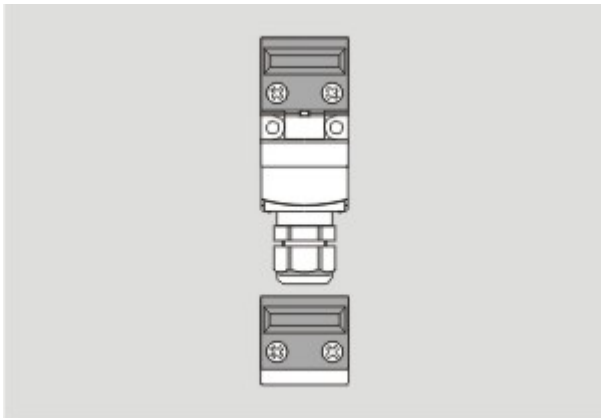

Dimensions

Dimensions	
- Width	30 mm
- Height	25 mm
- Depth	3 mm

Images

Dimensional drawing (actuator)

Application

Graphs (other)

K.A. Schmersal GmbH & Co. KG, Möddinghofe 30, D-42279 Wuppertal

The data and values have been checked thoroughly. Technical modifications and errors excepted.