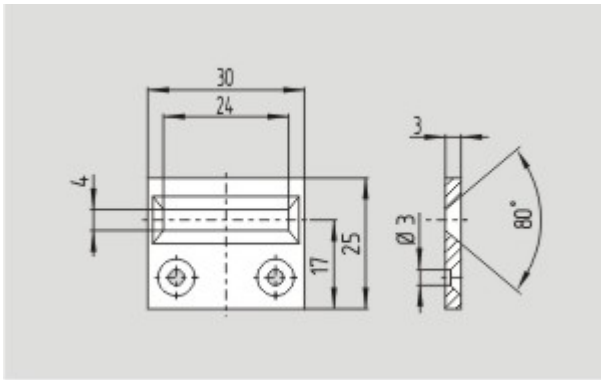

Dimensions

Dimensions	
- Width	30 mm
- Height	25 mm
- Depth	3 mm

Images

Dimensional drawing (actuator)

Application

Graphs (other)

K.A. Schmersal GmbH & Co. KG, Möddinghofe 30, D-42279 Wuppertal

The data and values have been checked thoroughly. Technical modifications and errors excepted.