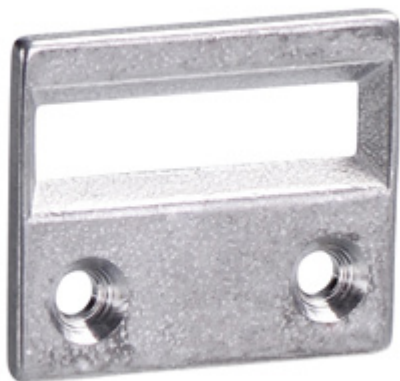

Datasheet - AZM 170-B CENTERING GUIDE

Solenoid interlock / AZM 170 / Accessories AZM 170

Preferred typ

• for AZ 17 and AZM 170

(Minor differences between the printed image and the original product may exist!)

Ordering details

Product type description	AZM 170-B ZENTRIERHILFE
Article number	101208493
EAN Code	4030661380674
eCl@ss	27-27-29-91

Global Properties

Permanent light	ZENTRIERHILFE
Material	Stainless steel
Weight	5

Dimensions

Dimensions	
- Width	30 mm
- Height	25 mm
- Depth	3 mm

Images

Dimensional drawing (actuator)

Application

Graphs (other)

K.A. Schmersal GmbH & Co. KG, Möddinghofe 30, D-42279 Wuppertal

The data and values have been checked thoroughly. Technical modifications and errors excepted.