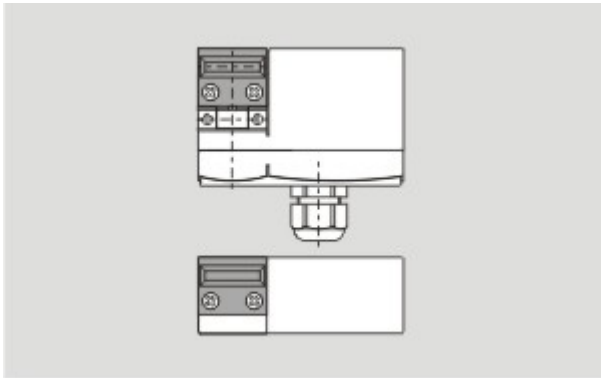

Dimensions

Dimensions	
- Width	30 mm
- Height	25 mm
- Depth	3 mm

Images

Dimensional drawing (actuator)

Application

Graphs (other)

K.A. Schmersal GmbH & Co. KG, Möddinghofe 30, D-42279 Wuppertal

The data and values have been checked thoroughly. Technical modifications and errors excepted.