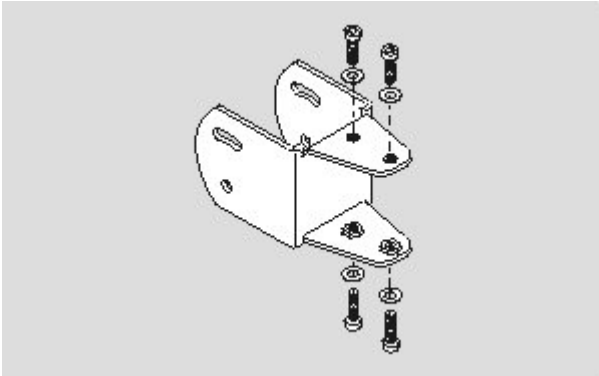

Datasheet - BF SMA 80-2

Safety light barriers / Accessories / Mirror

 Preferred typ

(Minor differences between the printed image and the original product may exist!)

- Mounting angle to fix deflecting mirror SMA 80 to floor support ST 1250
- Vertical deflection

Ordering details

Product type description	BF SMA 80-2
Article number	101150264
EAN Code	4030661155227
eCl@ss	27-27-92-91

Global Properties

Permanent light	Montagewinkel
Materials	
- Material of the mounting angle	Metal film
Weight	105