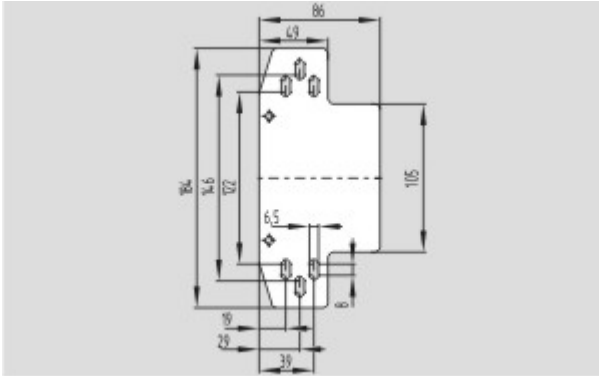

Datasheet - MP AZ 415

Safety switch with separate actuator / AZ 415 / Accessories / Mounting plate

Preferred typ

(Minor differences between the printed image and the original product may exist!)

- For simple mounting
- Subsequent adjustment enabled
- Suitable for all conventional profile systems

Ordering details

Product type description	MP AZ 415
Article number	101142442
EAN Code	4030661282978
eCl@ss	27-27-92-91

Global Properties

Permanent light	Montageplatte
Weight	495

Dimensions

Dimensions	
- Width	86 mm
- Height	184 mm
- Depth	7 mm