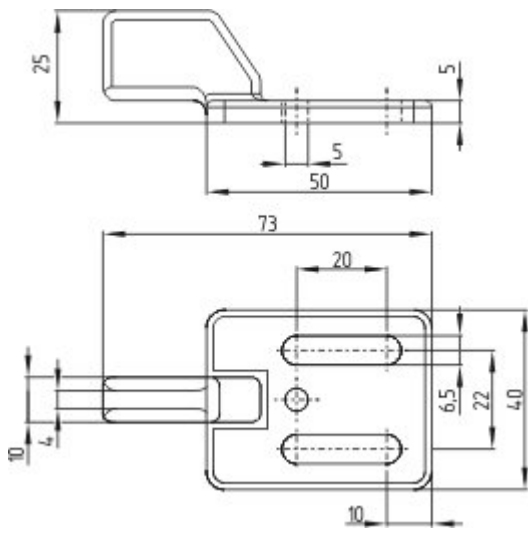

Datasheet - TFA-010

Safety switch with separate actuator / AZ 3350 / Door-handle system STS / Accessories / Centring device

(Minor differences between the printed image and the original product may exist!)

- Pre-positioning
- The actuator is independent from the centring device.
- Smooth insertion or retraction of the actuator

Ordering details

Product type description	TFA-010
Article number	101166328
EAN Code	4030661293752
eCl@ss	27-27-92-91

Global Properties

Permanent light	Türfang
Weight	198

Mechanical data

Mounted	outside
---------	---------

Dimensions

Dimensions	
- Width	113 mm
- Height	40 mm
- Depth	25 mm

Keywords

Keywords	Centring device
----------	-----------------

Images

Dimensional drawing (basic component)

Dimensional drawing (basic component)

Assembly example