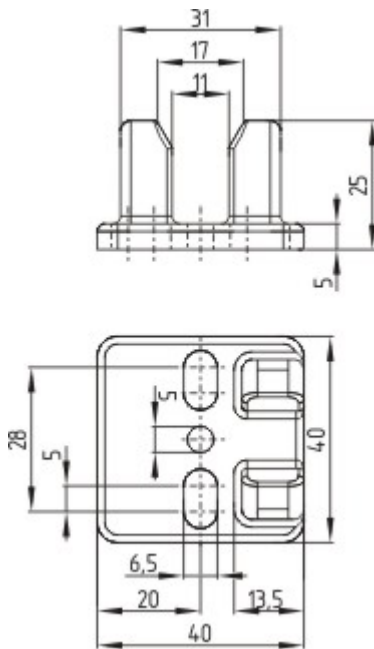

Datasheet - TFA-010

Safety switch with separate actuator / AZ 3350 / Door-handle system STS / Accessories / Centring device

(Minor differences between the printed image and the original product may exist!)

- Pre-positioning
- The actuator is independent from the centring device.
- Smooth insertion or retraction of the actuator

Ordering details

Product type description	TFA-010
Article number	101166328
EAN Code	4030661293752
eCl@ss	27-27-92-91

Global Properties

Permanent light	Türfang
Weight	198

Mechanical data

Mounted	outside
---------	---------

Dimensions

Dimensions	
- Width	113 mm
- Height	40 mm
- Depth	25 mm

Keywords

Keywords	Centring device
----------	-----------------

Images

Dimensional drawing (basic component)

Dimensional drawing (basic component)

Assembly example