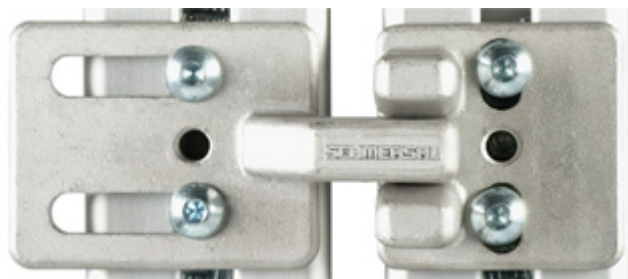

Datasheet - TFA-010

Safety switch with separate actuator / AZ 3350 / Door-handle system STS / Accessories / Centring device

(Minor differences between the printed image and the original product may exist!)

- Pre-positioning
- The actuator is independent from the centring device.
- Smooth insertion or retraction of the actuator

Ordering details

Product type description	TFA-010
Article number	101166328
EAN Code	4030661293752
eCl@ss	27-27-92-91

Global Properties

Permanent light	Türfang
Weight	198

Mechanical data

Mounted	outside
---------	---------

Dimensions

Dimensions	
- Width	113 mm
- Height	40 mm
- Depth	25 mm

Keywords

Keywords	Centring device
----------	-----------------