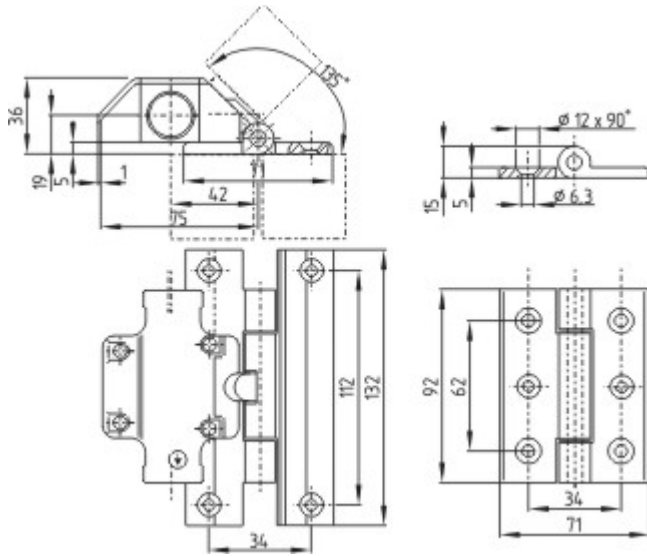

Datasheet - additional hinge TESZ/S/30

Safety switch for hinged guards / Hinge safety switch / Accessories / additional hinge

(Minor differences between the printed image and the original product may exist!)

Ordering details

Product type description	Zusatzscharnier TESZ/S/30
Article number	101030511
EAN Code	
eCl@ss	27-27-92-91

Global Properties

Permanent light	Zusatzscharnier
Material of the hinge	Aluminium
Weight	160

Mechanical data

Alignment aid (Y/N)	No
---------------------	----

Dimensions

Dimensions	
- Width	71
- Height	92
Suitable for mounting to profile systems	30

Images

Dimensional drawing (basic component)

K.A. Schmersal GmbH & Co. KG, Möddinghofe 30, D-42279 Wuppertal