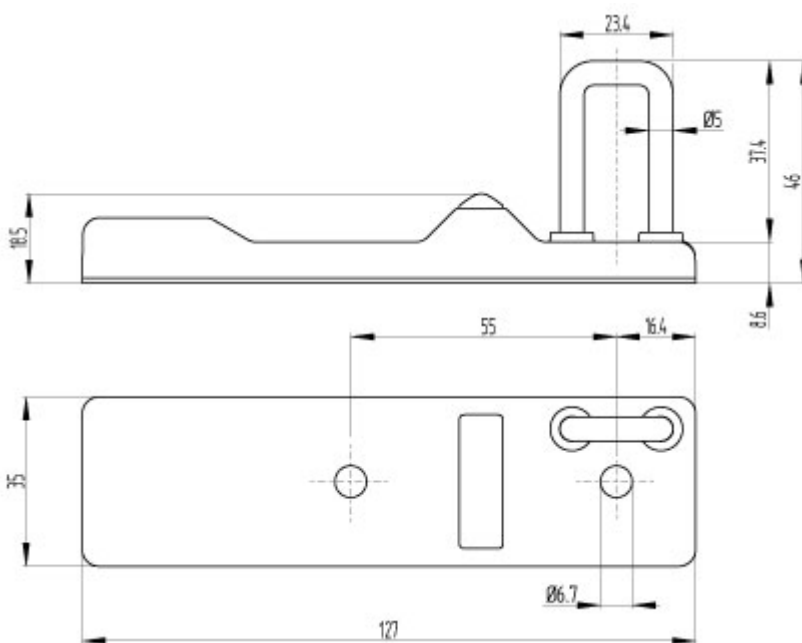

Operating instructions and Declaration of conformity (en) 138 kB, 27.09.2017

Code: mrl_az-azm300-b1_en

Operating instructions and Declaration of conformity (de) 137 kB, 20.07.2018

Code: mrl_az-azm300-b1_de

Operating instructions and Declaration of conformity (fr) 143 kB, 19.10.2018

Code: mrl_az-azm300-b1_fr

Operating instructions and Declaration of conformity (nl) 143 kB, 26.10.2018

Code: mrl_az-azm300-b1_nl

Operating instructions and Declaration of conformity (pt) 144 kB, 08.08.2018

Code: mrl_az-azm300-b1_pt

Operating instructions and Declaration of conformity (es) 134 kB, 07.08.2018

Code: mrl_az-azm300-b1_es

Operating instructions and Declaration of conformity (cs) 130 kB, 17.06.2015

Code: mrl_az-azm300-b1_cs

Operating instructions and Declaration of conformity (pl) 215 kB, 26.11.2018

Code: mrl_az-azn300-b1_pl

Operating instructions and Declaration of conformity (sv) 117 kB, 17.06.2015

Code: mrl_az-azm300-b1_sv

Operating instructions and Declaration of conformity (it) 130 kB, 23.08.2016

Code: mrl_az-azm300-b1_it

Operating instructions and Declaration of conformity (jp) 167 kB, 12.05.2017

Code: mrl_az-azm300-b1_jp

Images

Dimensional drawing (actuator)