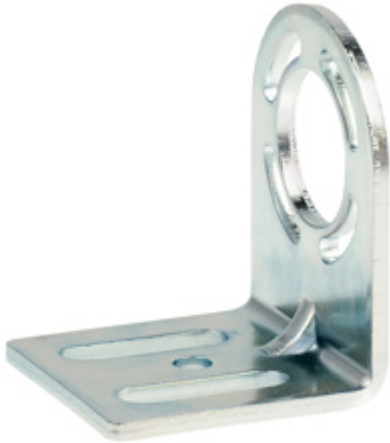

## Datasheet - MS-1031

Safety light curtains, Safety light grids / Accessories / Mounting angle / Mounting set

- Kit with 2 mounting angles
- for Mirror ULS-A4

(Minor differences between the printed image and the original product may exist!)

### Global Properties

Permanent light	Montagesatz
Material	Steel
Weight	100
Recommended combinations	ULS-A4

### Dimensions

Dimensions	
- Width	40 mm
- Height	52 mm
- Depth	42 mm