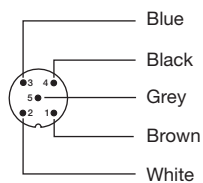

Description

- Extension cables for SpaceScan SS 02 light curtains
- M12 female connectors
- 5 or 12 pin
- Straight connector design
- PVC sleeve material
- 10 m cable length

Technical Data

		5-pin, M12	12-pin, M12
Rated current		1 A	
Socket contacts		Brass (gold plated)	
Connector material	Lock nut	Nickel-Plated Brass	
	Housing	PVC	
Cable / Connector colour		Black	Grey
Temperature		-30 to +60 °C	
Sealing class		IP 67	

Available Types

Dimension Drawing	Connector	Locking	Socket Design	Pins	Cable	Sleeve Material	10 m length
							Order Reference
	M12 x 1	Screw	Straight	5	5 x 0,2 mm ²	PVC (Black)	CAB KV 5512 PVC-BK S 10
				12	12 x 0,2 mm ²	PVC (Grey)	CAB KV 1212 PVC-GY S 10

(Units in mm)

Connections

5 pin, M12

Cable Plug (Female)

12 pin, M12

Cable Plug (Female)