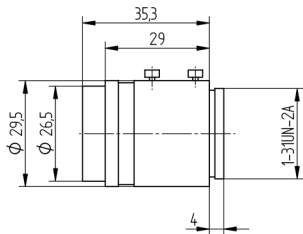

Lens

for BKS0x0A40 and weQube with C mount

LAC35-16-K02

Part Number

Technical Data

Optical Data	
Focal Distance	35 mm
Mechanical Data	
Lens thread	C-Mount
Aperture	adjustable
Aperture	arrestable
Adjustable Range Aperture	F 1,6... 22
Minimum object distance	250 mm
Filter Screw Size	M25,5 × 0,5 mm
Temperature Range	-10...50 °C
Relative Humidity	35...90 %
Packaging unit	1 Piece

● Lens thread C-mount

Complementary Products

Polarization Filter ZNNG006, ZVPBK2501

All dimensions in mm (1 mm = 0.03937 Inch)