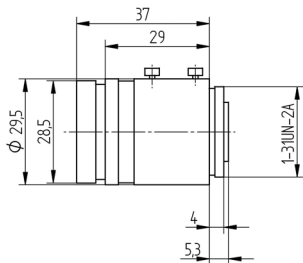

Lens

for BKS0x0A40 and weQube with C mount

LAC9-14-K01

Part Number

Technical Data

Optical Data

Focal Distance 9 mm

Mechanical Data

Lens thread C-Mount

Aperture adjustable

Aperture arrestable

Adjustable Range Aperture F 1,4...16

Minimum object distance 100 mm

Filter Screw Size M27 × 0,5 mm

Temperature Range -10...50 °C

Relative Humidity 35...90 %

Packaging unit 1 Piece

● Lens thread C-mount

Complementary Products

Polarization Filter ZNNG007, ZVPBK2701

All dimensions in mm (1 mm = 0.03937 Inch)