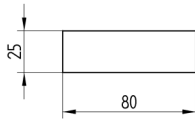

Reflector Foil

80 × 25 mm

RF258

Part Number

Technical Data

Mechanical Data	
Structure	Comb Structure
Mounting Type	self-adhesive
Material	Plastic
Temperature Range	-20...60 °C
Packaging unit	1 Piece

- Self-adhesive

All dimensions in mm (1 mm = 0.03937 Inch)