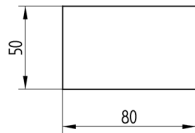

### Technical Data

Mechanical Data	
Structure	Comb Structure
Mounting Type	self-adhesive
Material	Plastic
Temperature Range	-20...60 °C
Packaging unit	1 Piece

- Self-adhesive

All dimensions in mm (1 mm = 0.03937 Inch)